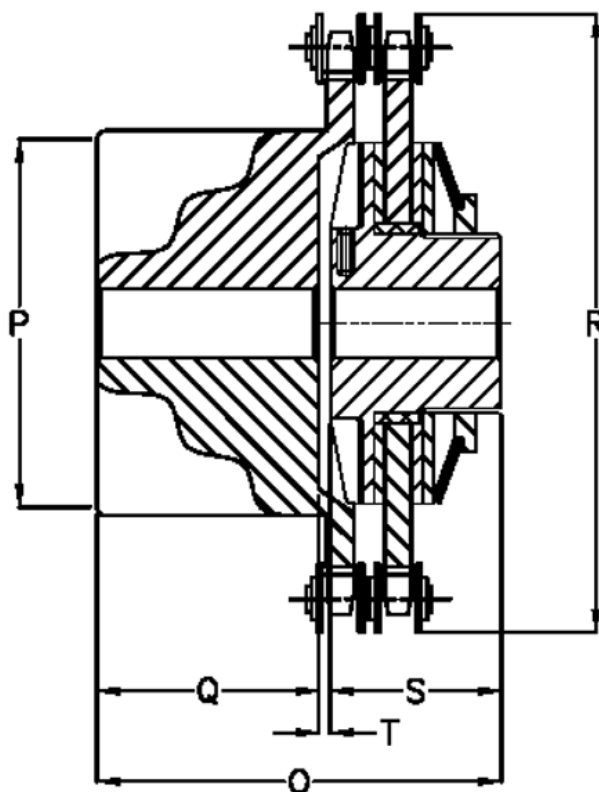

Data Sheet

Article number: 4606507

Description: Securex torque limiter C 650/120
0

Measures

Max angular displacement = 30
Max parallel displacement = 0.40
Max torque Nm = 650
Number of springs = 2
O = 130.0
P = 120
Q = 50.0
R = 183.5

S = 77

T = 3.0